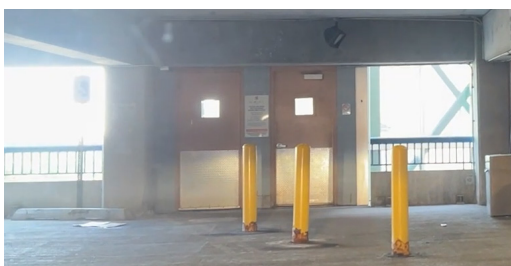

SWBR Rochester Office

SWBR

260 E Main St, Ste 4000
Rochester, NY 14604
(585) 232-8300

Park on Level 3

Enter Garage

Enter at Clinton Ave or Pleasant St.
Follow instructions on touch screen.

Park on Level 3

SWBR visitor parking spaces are 105-109.
If those are taken, our other reserved parking spaces are marked with **black numbers**.
Walk to Skybridge to Sibley Square.

Take Skybridge to Sibley Square

From the skybridge, turn left at the end of the hall and take the elevator to the 4th floor.

Skybridge Level 3

Inside Sibley Square