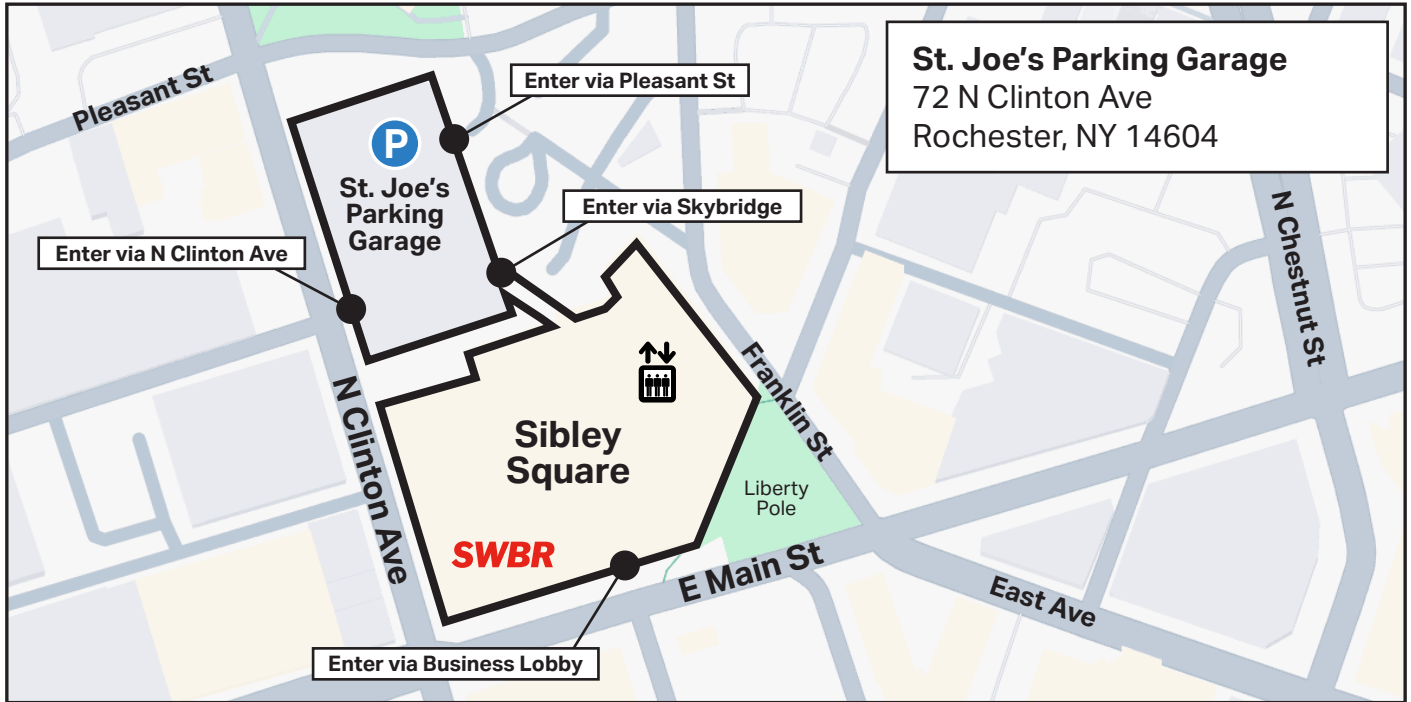

SWBR Rochester Office

SWBR

260 E Main St, Ste 4000
Rochester, NY 14604
(585) 232-8300

Park on Level 3

Enter Garage

Enter at Clinton Ave or Pleasant St.
Follow instructions on touch screen.

Park on Level 3

SWBR visitor parking spaces are 105-109.
If those are taken, our other reserved parking spaces are marked with **black numbers**.
Walk to Skybridge to Sibley Square.

Take Skybridge to Sibley Square

From the skybridge, turn left at the end of the hall and take the elevator to the 4th floor.

Skybridge Level 3

Inside Sibley Square