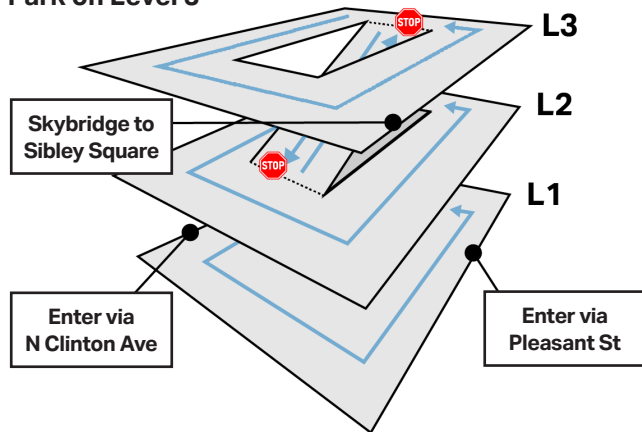

SWBR Rochester Office

SWBR

260 E Main St, Ste 4000
Rochester, NY 14604
(585) 232-8300

Park on Level 3

Enter Garage

Enter at Clinton Ave or Pleasant St.
Follow instructions on touch screen.

Park on Level 3

SWBR visitor parking spaces are 105-109.
If those are taken, our other reserved parking spaces are marked with **black numbers**.
Walk to Skybridge to Sibley Square.

Take Skybridge to Sibley Square

From the skybridge, turn left at the end of the hall and take the elevator to the 4th floor.

Skybridge Level 3

Inside Sibley Square