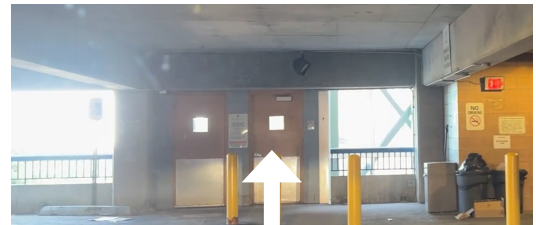

Garage Level 3

Garage Level 3 to Skybridge