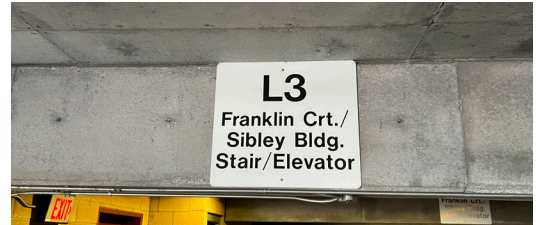

Sibley Square Elevator

Garage Level 3