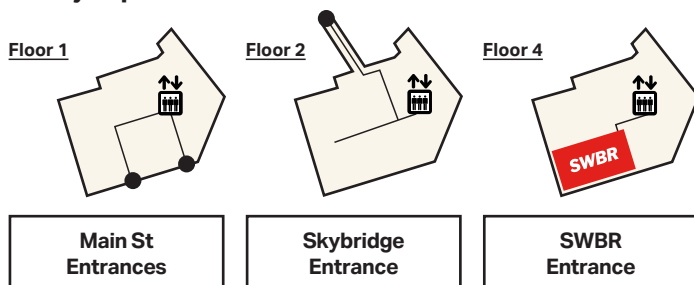

SWBR Rochester Office

SWBR
260 E Main St, Ste 4000
Rochester, NY 14604
(585) 232-8300

Enter Garage

St. Joe's Parking Garage
72 N Clinton Ave, Rochester, NY 14604
or Pleasant St. entrance (see above)

Park on Level 3

SWBR Visitor Parking spaces are 105-109 or any reserved parking spot with **black numbers**.
Take the Skybridge to the Sibley Square.

Take Skybridge to Sibley Square

Once in the building, proceed straight down the hallway, turning left at the end of the hallway to reach the elevators. SWBR is located on the 4th Floor.

Sibley Square Elevator

Garage Level 3

Garage Level 3 to Skybridge

Skybridge to Sibley 2nd Floor

Left to Elevators

Elevators to 4th Floor

4th Floor SWBR