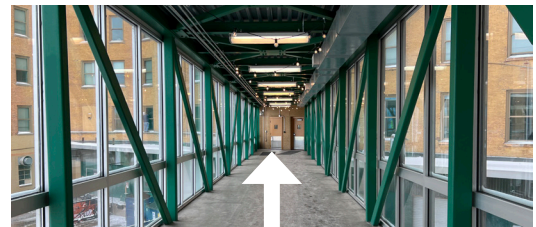

Garage Level 3 to Skybridge

Skybridge to Sibley 2nd Floor