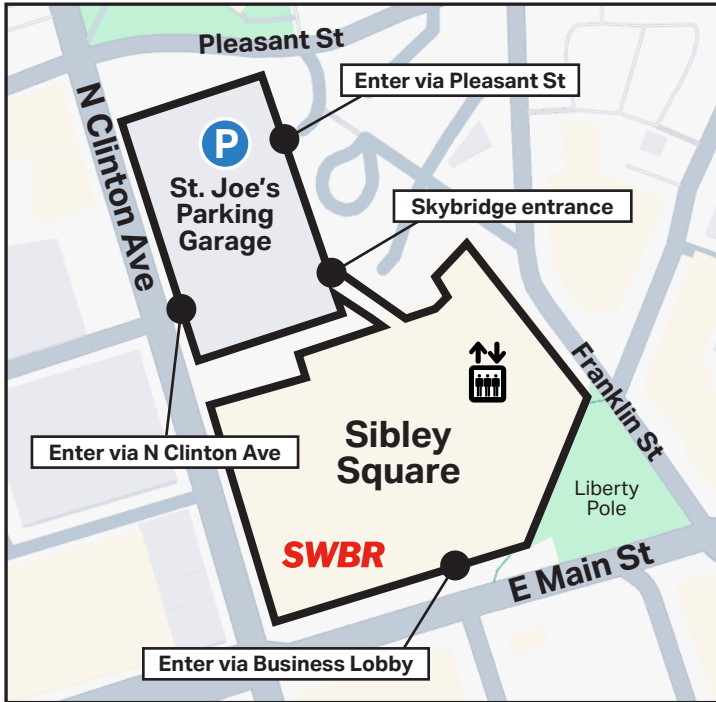

SWBR Rochester Office

SWBR
260 E Main St, Ste 4000
Rochester, NY 14604
(585) 232-8300

Enter Garage

St. Joe's Parking Garage
72 N Clinton Ave, Rochester, NY 14604
or Pleasant St. entrance (see above)

Park on Level 3

SWBR Visitor Parking spaces are 105-109 or any reserved parking spot with **black numbers**.
Take the Skybridge to the Sibley Square.

Take Skybridge to Sibley Square

Once in the building, proceed straight down the hallway, turning left at the end of the hallway to reach the elevators. SWBR is located on the 4th Floor.

Sibley Square Elevator

Garage Level 3

Garage Level 3 to Skybridge

Skybridge to Sibley 2nd Floor

Left to Elevators

Elevators to 4th Floor

4th Floor SWBR